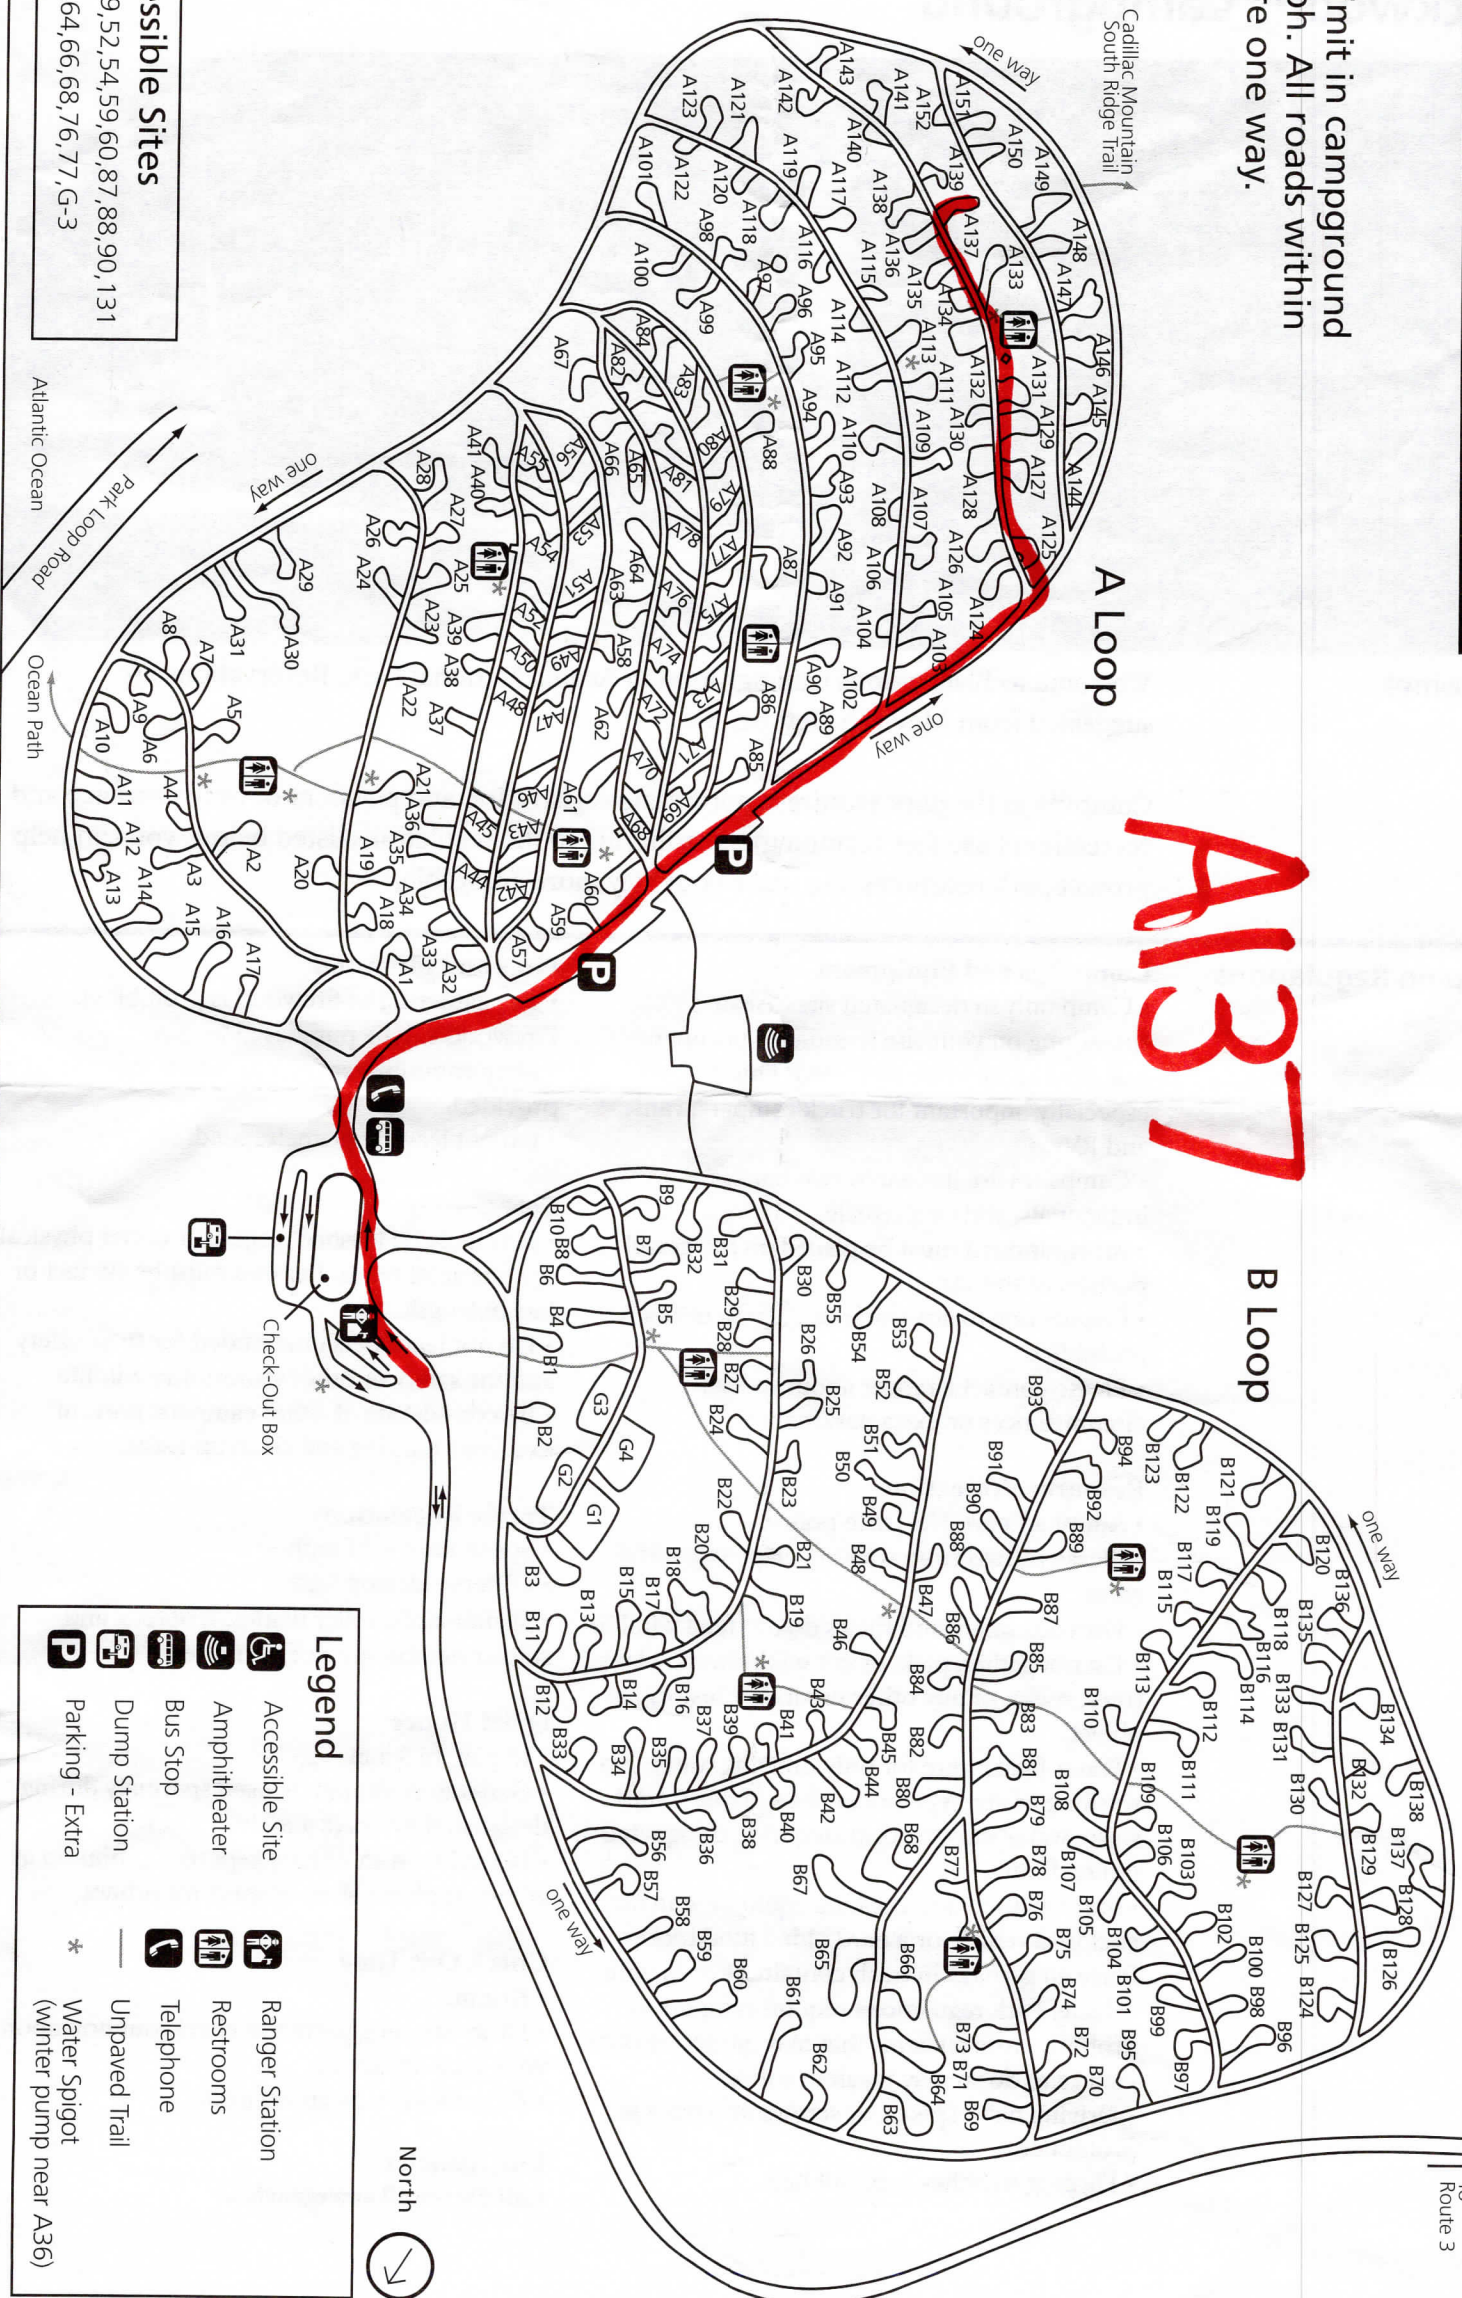

Blackwoods Campground Layout

Speed limit in campground is 15 mph. All roads within loops are one way.

A137

A Loop

B Loop

Accessible Sites
 A Loop - 39, 52, 54, 59, 60, 87, 88, 90, 131
 B Loop - 4, 64, 66, 68, 76, 77, G-3

Legend

- Accessible Site
- Amphitheater
- Bus Stop
- Dump Station
- Parking - Extra
- Ranger Station
- Restrooms
- Telephone
- Unpaved Trail
- Water Spigot (winter pump near A36)